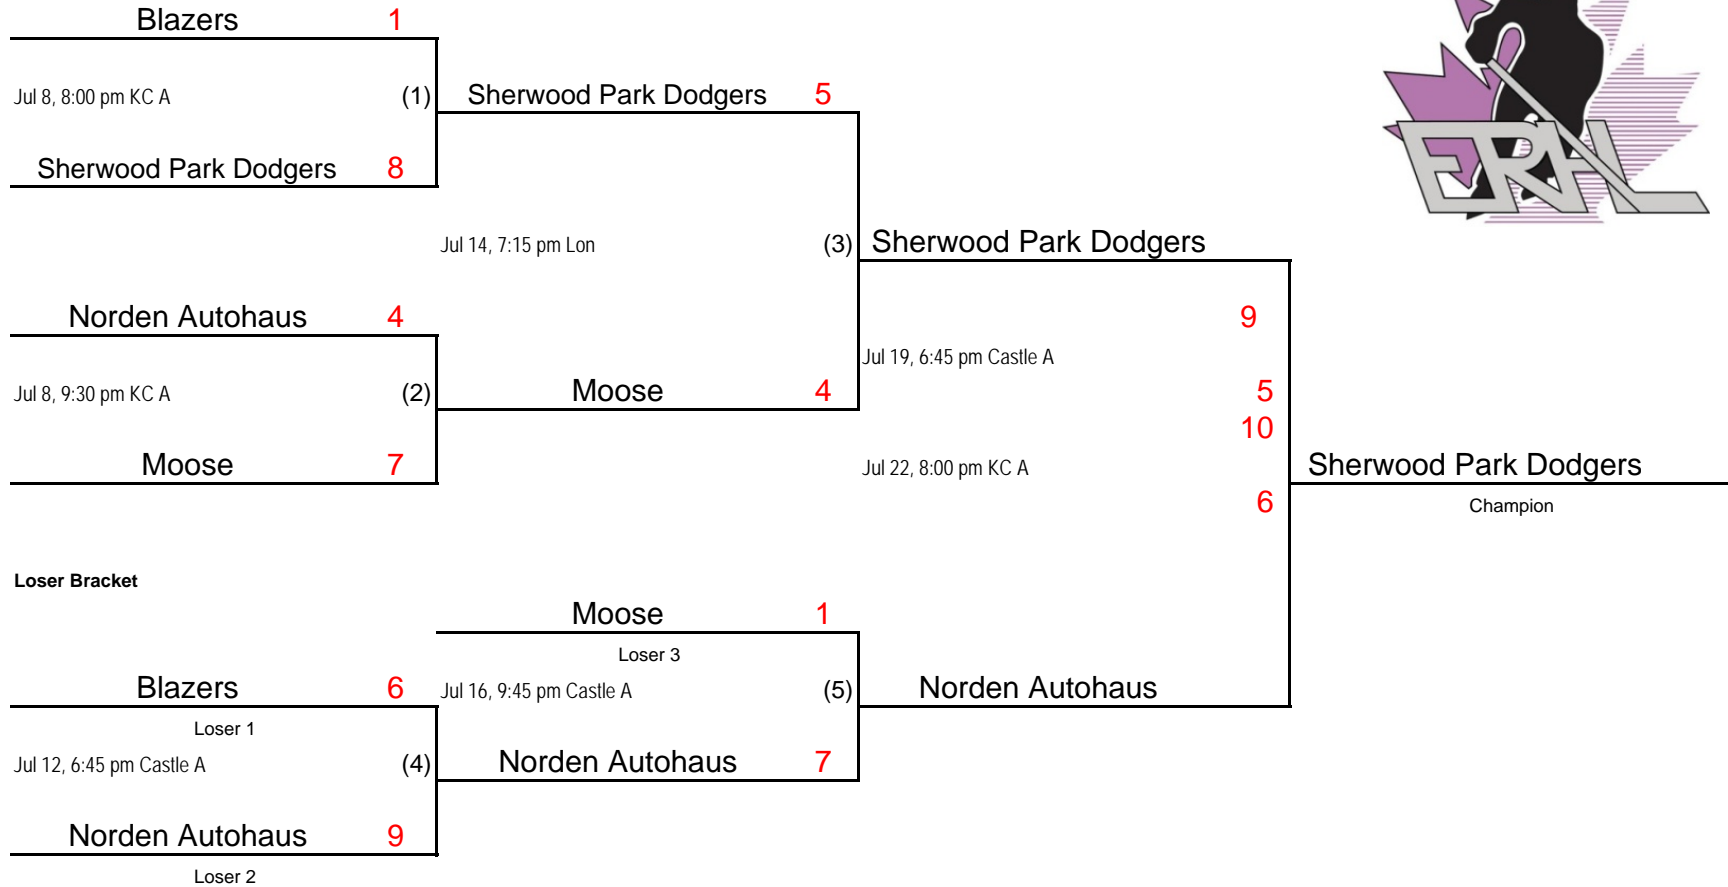

Division II - Top 4 of 6 Team Playoff

Champion	Shewood Park Dodgers
Runner Up	Norden Autohaus
3rd Place	Moose
4th Place	Blazers